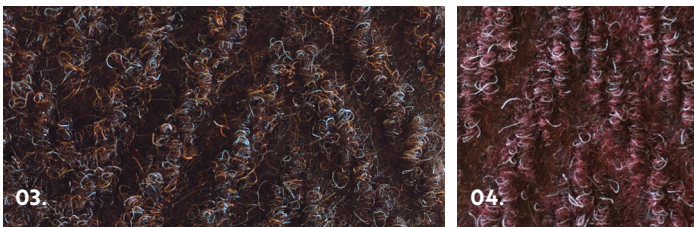

# Chevron Rib

*Our Chevron Rib Commercial Mat adds a timeless element to any indoor entrance.*

The classic herringbone pattern features a multi-directional raised rib, which works hard to brush debris from shoes regardless of traffic flow. Durable polypropylene needle-punch carpet fibers provide moisture retention. Bi-level carpet construction traps and hides dirt in recessed areas, whilst the backing minimizes movement on hard surface floors and comes equipped with a non-slip vinyl backing for added safety.

- Dirt, debris and moisture gets trapped in the pattern/grooves of the mat and stays off the surrounding floors.
- Stain and fade resistant needle-punch carpet
- Used for low to moderate traffic, indoor only environments.
- Easy to clean floor mat by vacuuming, extraction or hosing down
- 100% vinyl backed helps to reduce mat movement, especially on hard surfaces.
- Made in the USA