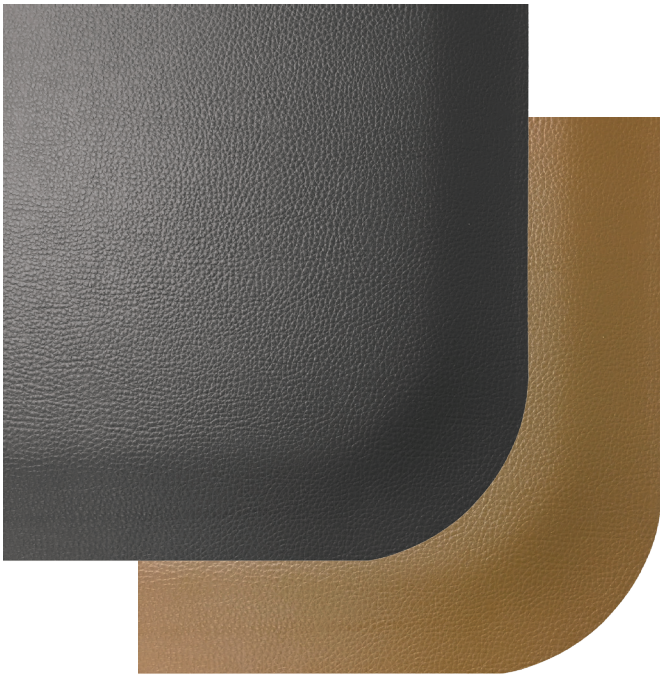

Elite Step

A premium mat designed for comfort and style.

Moisture and puncture resistant with non-trip beveled edges and a rich faux-leather look, Elite Step brings comfort, safety and sophistication to any application. Its solid vinyl wear layer is easy to clean, while the expanded foam sponge reduces stress on legs and joints for added comfort and performance.

- 01. Solid Black
- 02. Tan

portico
SYSTEMS

Flooring Solutions that Simplify.
1+ 877 285 8899 • www.porticosystems.com

Anti - Fatigue

Elite Step