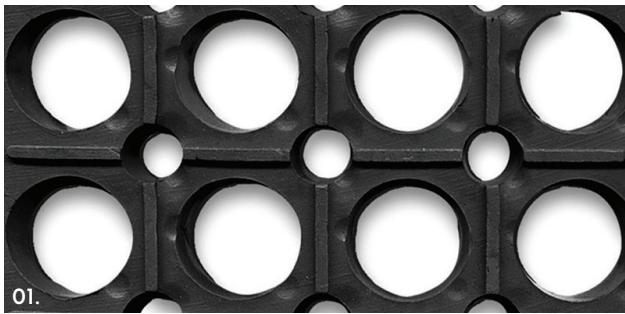

Kitchen Mat

Add safety and comfort in wet working conditions.

Keeping traction and comfort in wet working conditions is essential to a safe and productive work area. Portico Systems' Kitchen Mats provide solutions for both wet areas and food-service areas – whatever the need, we've got you covered.

01. Black (for areas with water)

02. Red (Grease/Oil Resistant)

03. Black with GritTuff™

portico
SYSTEMS

Flooring Solutions that Simplify.
1+ 877 285 8899 · www.porticosystems.com

Anti - Fatigue

Kitchen Mat