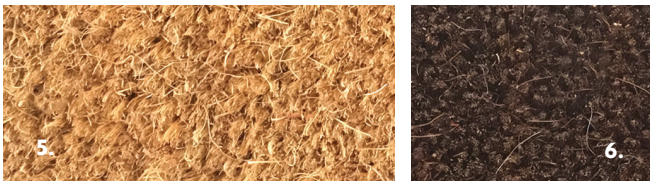

Natural Coco

A unique, natural mat ideal for entryways and areas with recessed wells.

This unique, natural mat is ideal for recessed wells and entryways. Perfect for projecting an environmental or health conscious image, this mat is made with coconut fibers. Can be created with or without a logo.

- Made with natural coconut/coir fibers
- Provides an unparalleled premium
- Natural look and feel for indoor applications.

1. Grey NC01
2. Black NC02
3. Blue NC03
4. Green NC10

5. Natural NC04
6. Brown NC05
7. Red NC06

Manufacturing Process:	Non-woven
Surface Aspect:	Non-Directional Smooth/Velour
Fiber:	100% Solution-dyed UV stabilized polypropylene
Backing:	Safety Track
Durability:	Corners patched for enforcement
Pile Height (± 0.5mm):	0.422"
Total Height (± 7.5%):	0.625"
Pile Weight (± 7.5%):	44 oz./sy
Total Weight (± 7.5%):	120 oz./sy
Sheet/Roll Width (± 2%):	6' 7"
Sizes:	Custom or Standard Sizing