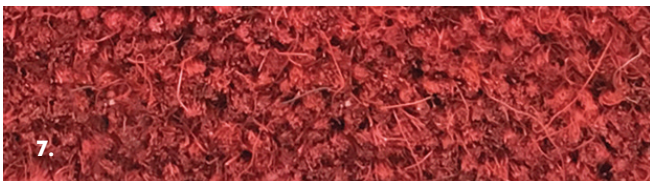

Natural Coco

A unique, natural mat ideal for entryways and areas with recessed wells.

This unique, natural mat is ideal for recessed wells and entryways. Perfect for projecting an environmental or health conscious image, this mat is made with coconut fibers. Can be created with or without a logo.

- Made with natural coconut/coir fibers
- Provides an unparalleled premium
- Natural look and feel for indoor applications.

1. Grey NC01
2. Black NC02
3. Blue NC03
4. Green NC10

5. Natural NC04
6. Brown NC05
7. Red NC06

Manufacturing Process:	Non-woven
Surface Aspect:	Non-Directional Smooth/Velour
Fiber:	100% Solution-dyed UV stabilized polypropylene
Backing:	Safety Track
Durability:	Corners patched for enforcement
Pile Height (± 0.5mm):	0.422"
Total Height (± 7.5%):	0.625"
Pile Weight (± 7.5%):	44 oz./sy
Total Weight (± 7.5%):	120 oz./sy
Sheet/Roll Width (± 2%):	6' 7"
Sizes:	Custom or Standard Sizing