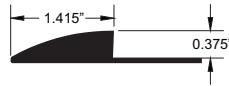

STANDARD SIZES:

Custom Size Length and Width Without Seams

18" x 24"	3" x 10"	4" x 6"	4" x 16"	6" x 20"
2" x 3"	3" x 12"	4" x 8"	4" x 20"	
3" x 4"	3" x 16"	4" x 10"	6" x 8"	
3" x 5"	3" x 20"	4" x 12"	6" x 12"	

Length: Up to 6'
Width: Up to 40'

EDGING
High Profile
ADA Compilable

LIMITED WARRANTY

Full Commercial Warranty 1 year

Summary of Warranty

Portico Systems (Portico) warrants Natural Coco Custom + Logo Matting against wear for a period of 1 year in a commercial application, not including edging. This warranty applies only to material that is maintained according to our maintenance instructions. If the defect is covered by this warranty and is reported to Portico within the warranty period, Portico will supply new custom matting of the same or similar grade to repair or replace the defective material.

- **Wear**
  Fiber loss is defined as pile reduction that exceeds 20% in any one area, or to the point the backing is showing through to the top of the mat.
- **Manufacturing Defects**
  Portico warrants Natural Coco Custom Matting + Logo Matting materials are free from manufacturing defects and will replace custom matting for a period of up to one [1] year from date of purchase. Portico will not pay labor costs to repair or replace materials that defects were apparent before or at the time of purchase.
- **Other Limitations**
  - This warranty is non-transferable.
  - Manufacturing defect must be reported within 3 months

from date of purchase.

- This warranty covers only properly maintained mats.
- Portico excluded and will not pay for any consequential or incidental expenses.
- Portico reserves the right of final judgment and may refuse claims in certain instances.

*For a copy of the full warranty please ask for a warranty sheet.

PACKAGING & DIMENSIONS

Sheet/Roll Width (± 2%): 6' 7"

TECHNICAL SPECIFICATIONS

Antistatic: Yes
Pill Test: ASTM D2895 Passes

FLAMMABILITY

Radiant Panel (ASTM E648 / DIN 4102) Class II

MAINTENANCE

Regular vacuuming (Weekly in low-traffic areas, and daily or twice daily in areas with higher traffic) with a motor-driven brush and beater bar can remove up to 80% of surface dirt, and is the easiest way to prolong the life of your carpet. Regular vacuuming is key to maintaining your carpet, but eventually the carpet color dulls from dirt and grime stuck in the fibers. The dirt is then carried further into the building to form more soil reservoirs. Additionally, the oil content (15%) of the soil causes particles to stick to carpet fiber and resist vacuuming. To restore the carpet to its best condition, frequent light cleaning gives the best result and is often very cost effective.

IMPORTANT NOTICE

Sample swatches have been cut from an overall design; decoration and shade may vary.

*All colors (except Natural 2013-03) are vegetable dyed. Color transfer may occur if material gets wet.