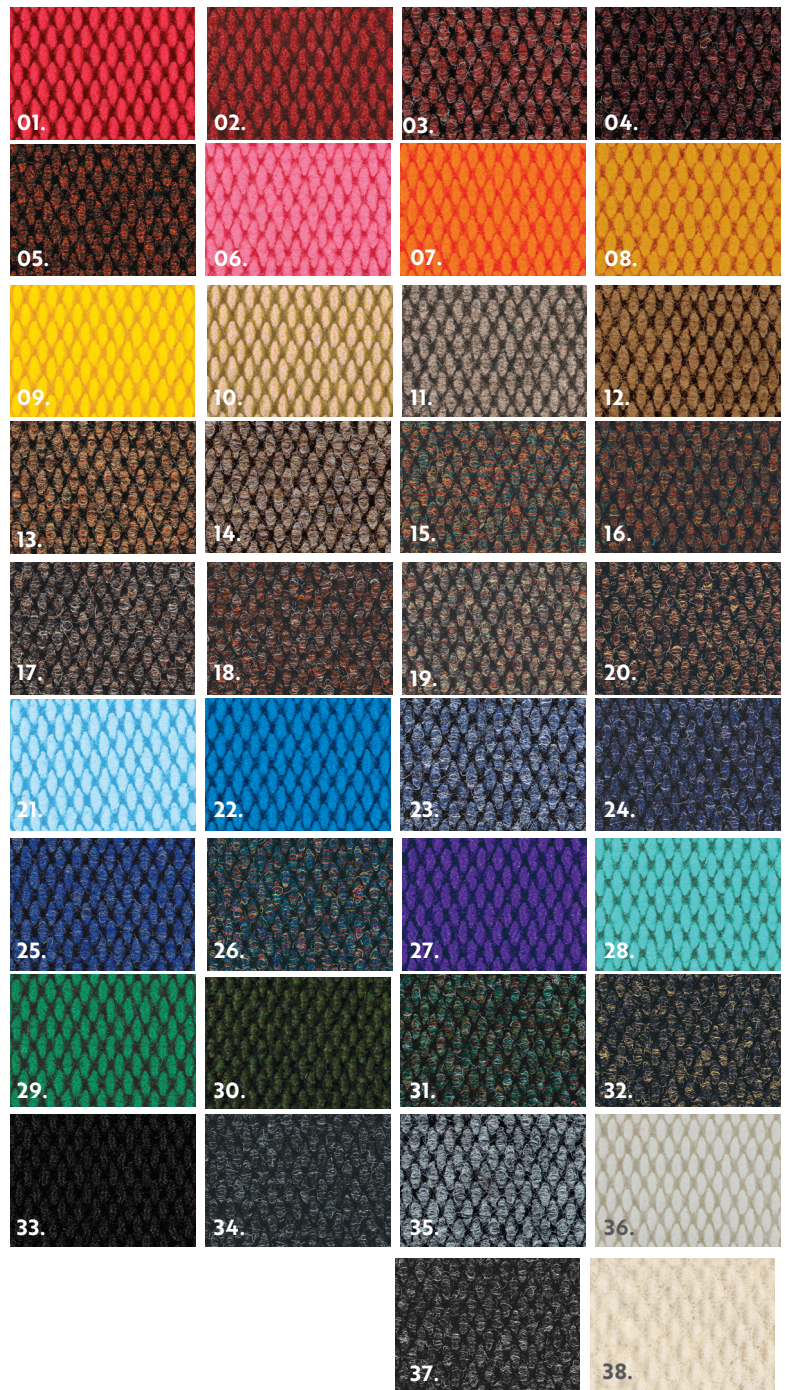

Portico Nop

Timeless style, incredible flexibility, and unwavering performance.

Dense and thoughtfully crafted, Portico Nop offers classic appeal and performance that works great in entrances and wet-traffic areas. Made with 100% ASOTA® polypropylene fibers, this carpet is UV stable, stain resistant, durable and a highly resilient non-woven carpet.

- Superior quality
- Versatility in wet and high-traffic areas
- Provides extra-high dirt absorption

01. Bright Red 3014 (PMS 192 C)	23. Steel Blue 5157 (PMS 534 C)
02. Solid Crimson 3031 (PMS 484 C)	24. Midnight Blue 5154 (PMS 7546 C)
03. Burgundy 3035 (PMS 209 C)	25. Azure 5181 (PMS 540 C)
04. Garnet 3138 (PMS 7645 C)	26. Prism 5155 (PMS 295 C)
05. Cardinal Red 3353 (PMS 7623 C)	27. Purple 3090 (PANTONE™ Med. Purple)
06. Pink 3091 (PMS 1905 C)	28. Turquoise 6096 (PMS 325 C)
07. Orange 3018 (PMS 144 C)	29. Kelly Green 6042 (PMS 356 C)]
08. Gold 1039 (PMS 7563 C)	30. Verde Green 6043 (PMS 350 C)
09. Yellow 1025 (PMS 121 C)	31. Hunter Green 6022 (PMS 342 C)
10. Sand 1064 (PMS 4665 C)	32. Black Shadow 2343 (PMS Black 7 C)
11. Taupe 2345 (PMS 408 C)	33. Solid Black 2000 (PMS Black)
12. Coir/Natural 1099 (PMS 467 C)	34. Gris/Charcoal 2098 (PMS Black 6 C)
13. Zinc 7006 (PMS 140 C)	35. Sterling 2344 (PMS 430 C)
14. Natural Beige 1153 (PMS 7530 C)	36. White 1000 (PMS White)
15. Loden 6081 (PMS Black 5 C)	37. Carbon 9859 (PMS Cool Gray 11 C)
16. Rosewood 7178 (PMS 7589 C)	38. Off White 1001 (PMS Warm Grey 1 C)
17. Teak 7185 (PMS 412 C)	
18. Chocolate 7097 (PMS 7596 C)	
19. Autumn 2048 (PMS 404 C)	
20. Walnut 7068 (PMS 7519 C)	
21. Sky Blue 5149 (PMS 291 C)	
22. Royal Blue 5182 (PMS 285 C)	

NOTE: PMS colors are subjective and listed for approximation only; they are not necessarily a match with actual product.

Flooring Solutions that Simplify.
1+ 877 285 8899 • www.porticosystems.com