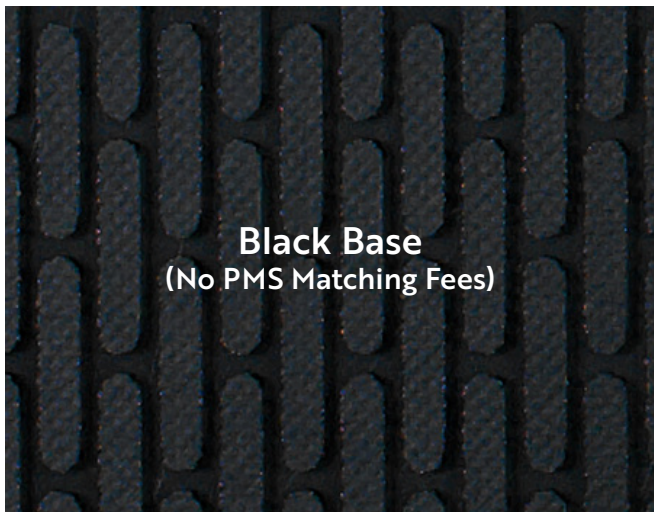

Safe Tread

Unique rubber backed mat that is cleated to quickly scrape dirt and snow and withstand excessive traffic.

Low profile and made from durable 250mil molded nitrile rubber (compared to the 120mil mats offered by the competition), Safe Tread Logo is ideal in areas where drainage is not necessary, scraping away excess dirt to add safety and minimize maintenance costs. Printed using the latest HD Chromojet technology, its versatile, lightweight design makes placing the mat when and where you need it a cinch, while its one-piece molded construction means clean-up takes nothing more than a water hose.

- Lightweight design makes placing the mat when and where you need it a cinch Air pockets provide timeless comfort.
- One-piece molded construction makes for easy clean-up
- Scraping away excess dirt to add safety and minimize maintenance costs